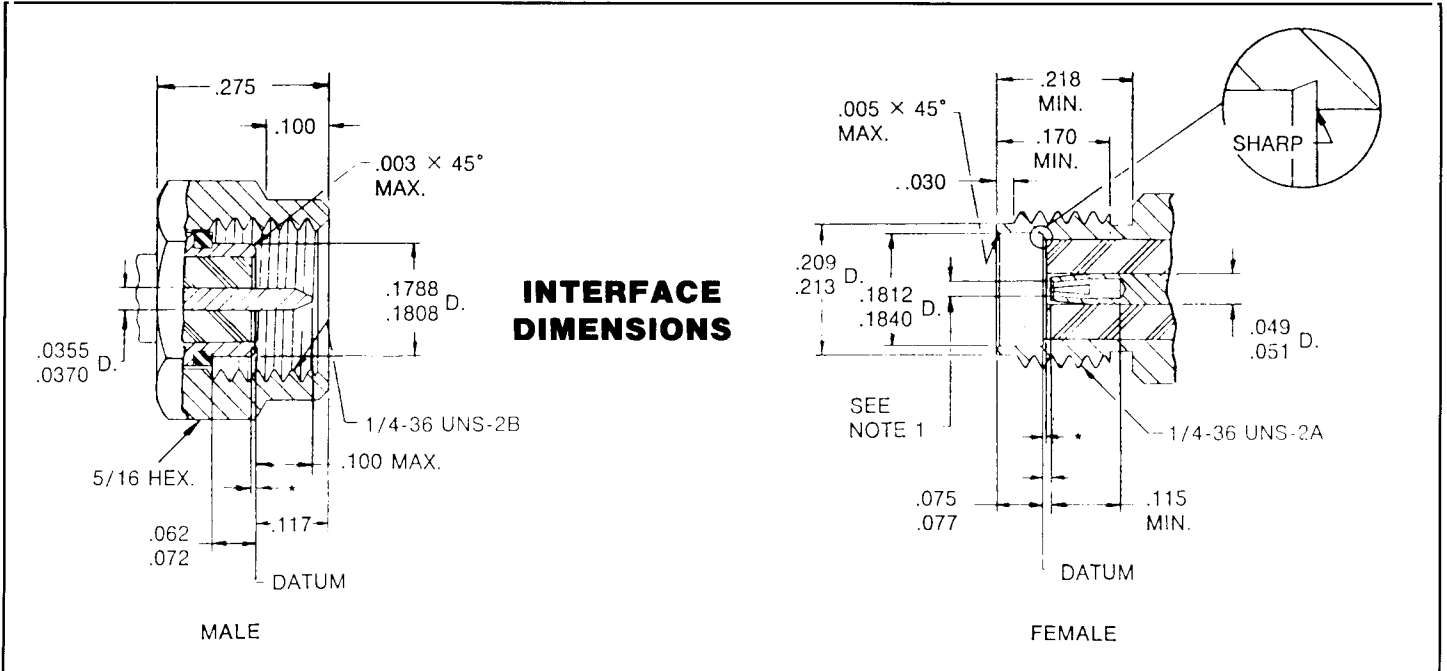

.045" Dia. Semi-Rigid Cable Jack and Plug

Part No. 1023000-011
Nickel Plated Housing