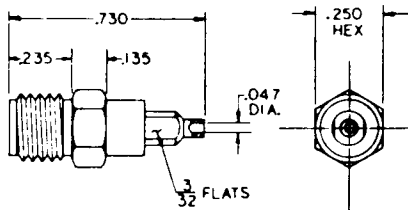

.045" Dia. Semi-Rigid Cable Jack and Plug

Part No. 1023000-011
Nickel Plated Housing